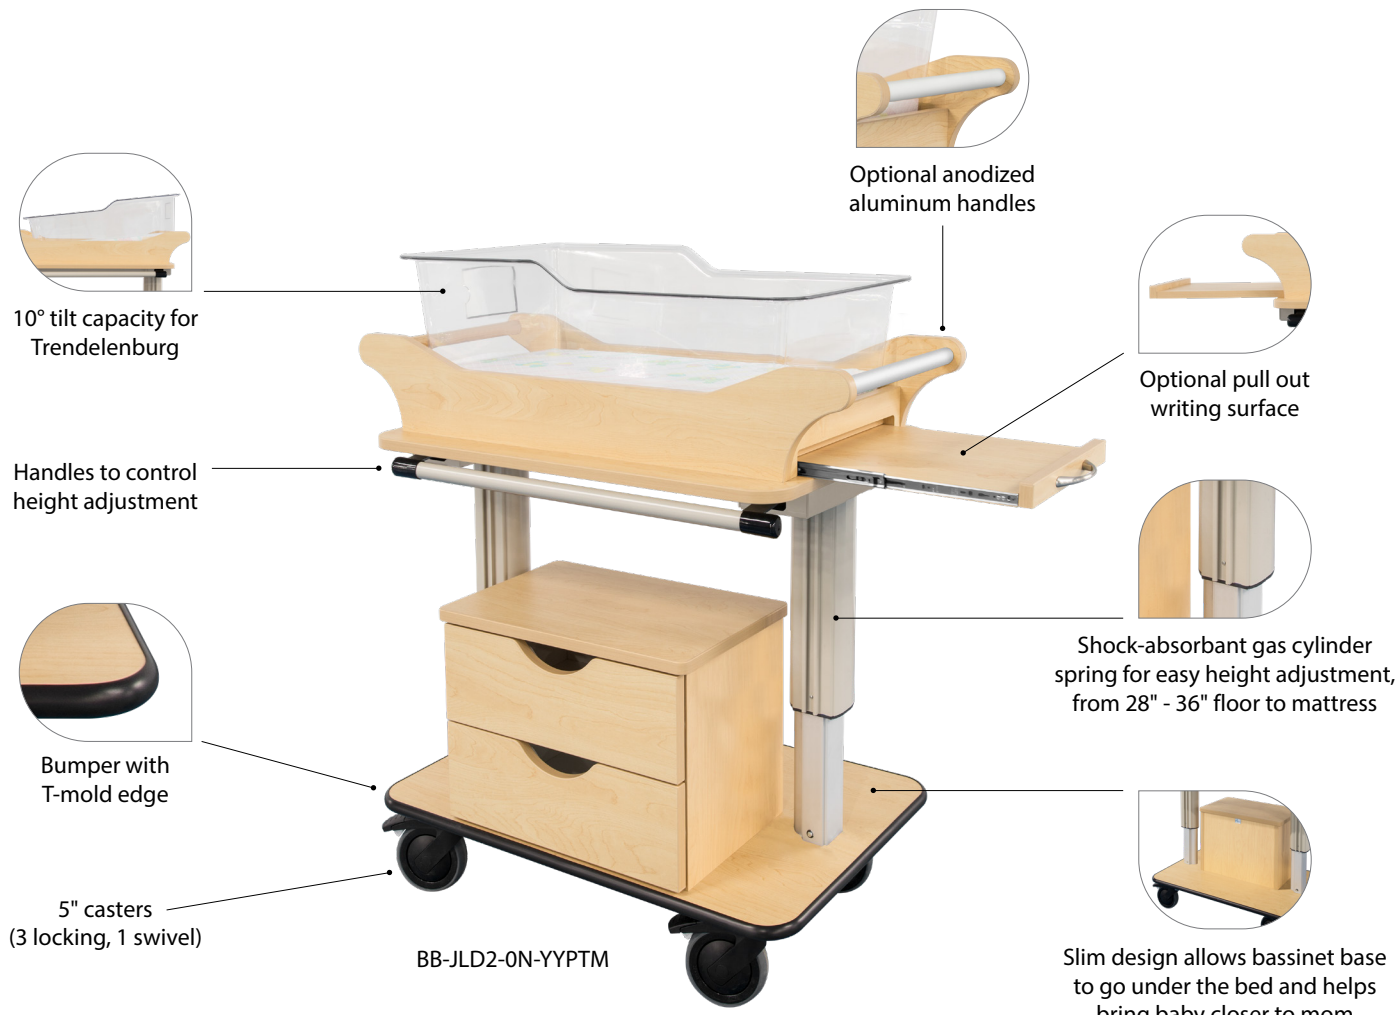

# Height Adjustable Baby Bassinet

## Jordan Series

**Height Range (floor to mattress) from 28" - 36" (71 cm - 91.4 cm)**

Maximum Height

Lowest Height

## Features and Options

Pull Out Writing Surface

Handle for Height Adjustment

Flame Retardant Mattress  
(26" L x 12" W x 2" H)

Infant Tub  
(26.5" L x 13" W x 10" H)

Anodized Aluminum Handles

Key Lock

Punch Code Lock

Overall Depth: 21" (53.3 cm)

Casters: 5" (12.7 cm) 3 locking, 1 swivel

Pullout Work Surface: 12.125" w x 13" d (30.8 cm x 33 cm)

\*\*Custom dimensions available