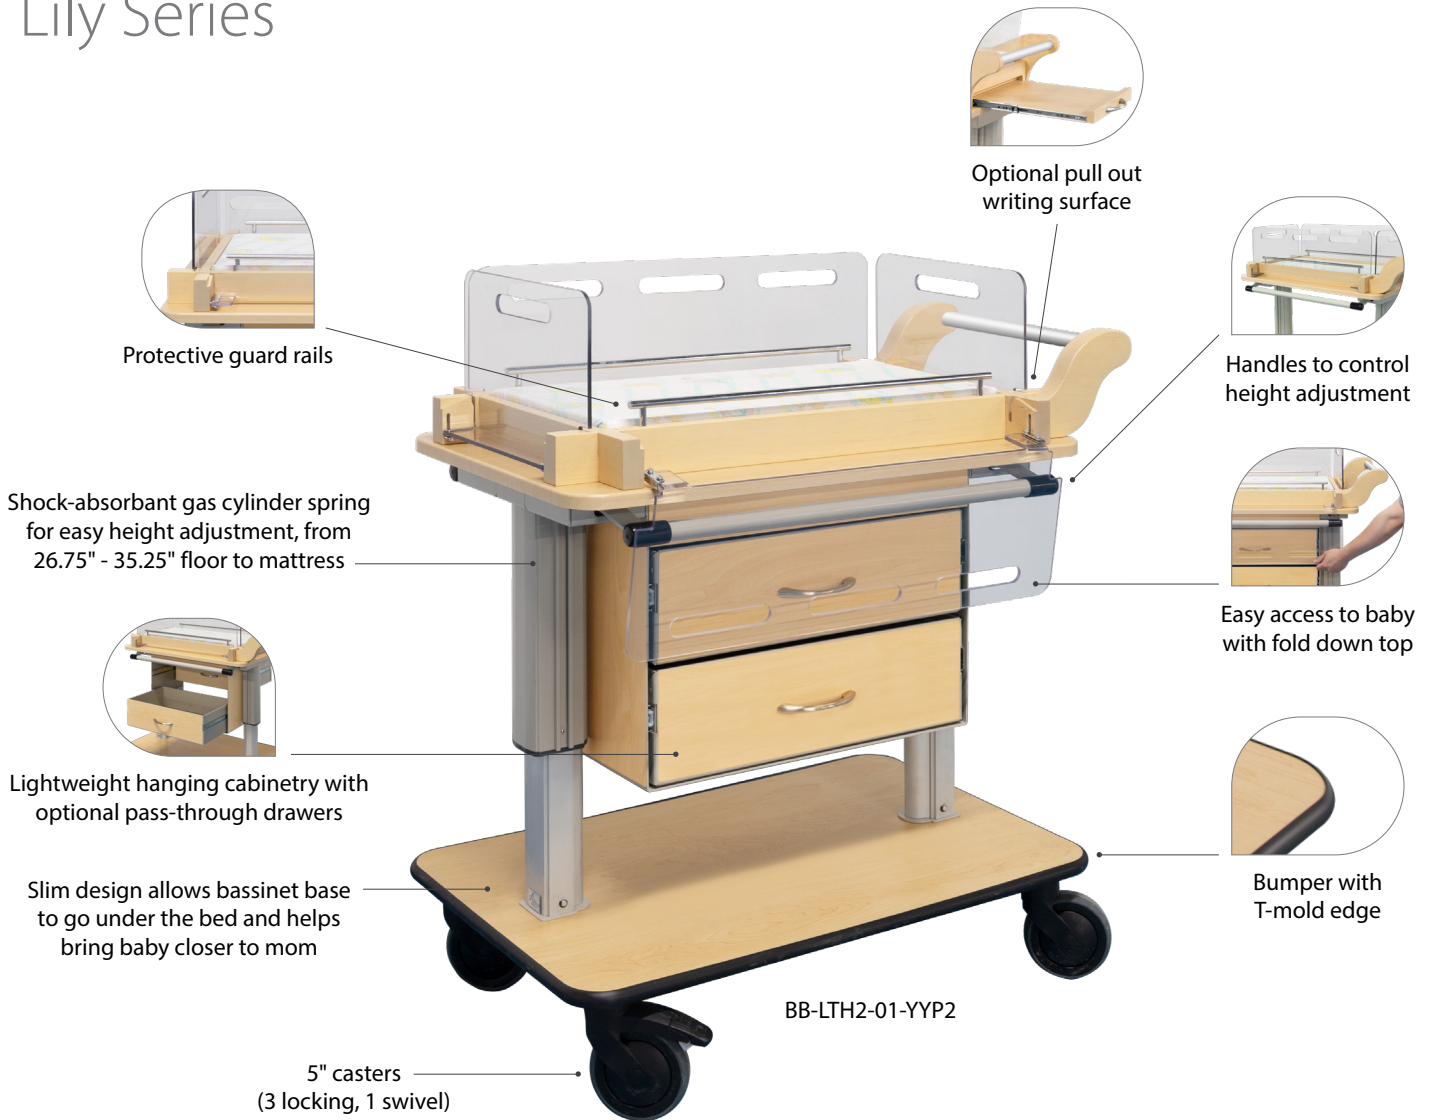

Height Adjustable Baby Bassinet with Hanging Cabinet

Lily Series

Height Range (floor to mattress) from 26.75" - 35.25" (70 cm - 89.5 cm)

Maximum Height

Lowest Height

Customize Your Bassinet

Features and Options

Pull Out Writing Surface

Handle for Height Adjustment

Anodized Aluminum Handle

Pass-through Drawers

Flame Retardant Mattress
(26" L x 12" W x 2" H)

Key Lock

Punch Code Lock

Electronic Lock

Overall Width: 37.7" (95.8 cm)

Overall Depth: 21" (53.3 cm)

Casters: 5" (12.7 cm) 3 locking, 1 swivel

Pullout Work Surface: 12.125" w x 13" d (30.8 cm x 33 cm)

**Custom dimensions available

Without Pullout

Overall Height (floor to handle):

29.125" - 37.625" (74 cm - 95.5 cm)

Height from Floor to Top of Mattress (floor to baby):

26.75" - 35.25" (68 cm - 89.5 cm)

Overall Width: 37.7" (95.8 cm)

Overall Depth: 21" (53.3 cm)