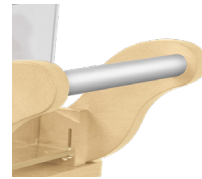

Height Adjustable Baby Bassinet with Hanging Cabinet

Lily Series

Height Range (floor to mattress) from 26.75" - 35.25" (70 cm - 89.5 cm)

Maximum Height

Lowest Height

Customize Your Bassinet

Features and Options

Pull Out Writing Surface

Handle for Height Adjustment

Anodized Aluminum Handle

Pass-through Drawers

Flame Retardant Mattress
(26" L x 12" W x 2" H)

Key Lock

Punch Code Lock

Electronic Lock

Casters: 5" (12.7 cm) 3 locking, 1 swivel