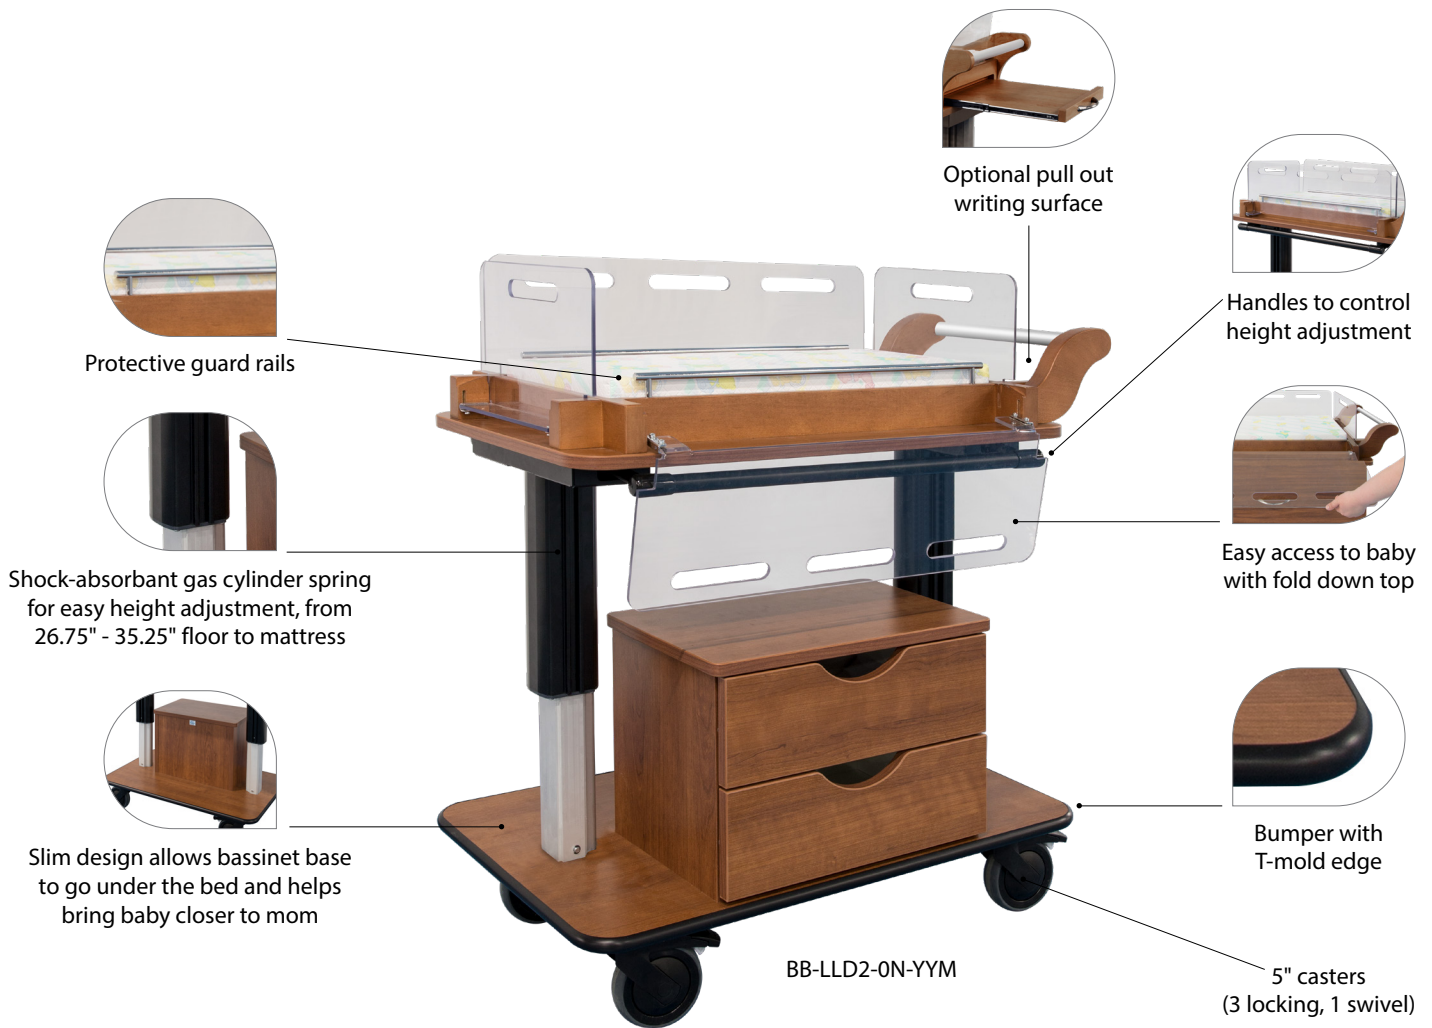

# Height Adjustable Baby Bassinet

## Lily Series

**Height Range (floor to mattress)** from 26.75" - 35.25" (70 cm - 89.5 cm)

Maximum Height

Lowest Height

## Features and Options

 <p>Pull Out Writing Surface</p>	 <p>Handle for Height Adjustment</p>	 <p>Anodized Aluminum Handle</p>	 <p>Flame Retardant Mattress (26" L x 12" W x 2" H)</p>
 <p>Key Lock</p>	 <p>Punch Code Lock</p>	 <p>Electronic Lock</p>	

Overall Depth: 21" (53.3 cm)

Casters: 5" (12.7 cm) 3 locking, 1 swivel

Pullout Work Surface: 12.125" w x 13" d (30.8 cm x 33 cm)

\*\*Custom dimensions available