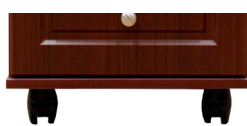

Vented Back

Casters
(2 locking, 2 unlocking)

Seamless Spill Guard Top

Field Replaceable Drawer and Door Fronts

Drawer Fronts

Flat

*Bevelled

*Convex