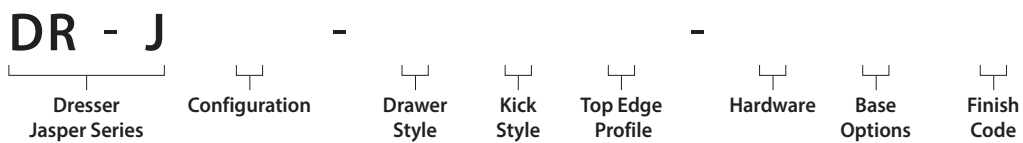

Jasper Series

Dressers

Ordering Guide

When ordering this product, please specify the following information:

Configuration	Drawer Style	Kick Style	Top Edge Profile	Hardware	Base Options	Finish Code
D3 Three Drawers	0 Flat	A Full	S Straight	1 Modern Stainless Steel	G Glides	YY Standard Finish
D4 Four Drawers		B Curve	B Bow	2 Stainless Steel Knob		XX Custom Finish
DX Custom		C Square		3 Ornate Stainless Steel		
				4 Modern Brass		
				5 Brass Knob		
				X Custom Hardware		