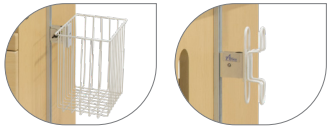

Supply Carts

Selene Series

Flip up or pull out writing surface

Optional accessory rail with:

Baskets

Cord wrap

Barcode scanner holders

Glove box holder holders

Specialty tops available:

Corian

Spill Guard

Locking options available:

Key

Mechanical Punch

Electronic

Materials available:

Height Adjustable
Keyboard Tray

Pull Out
Keyboard Tray

Health Grade
Power Strips

Single or Dual Monitor Mounts
(Height Adjustable)

Features and Options

Corian Top

Seamless Spill
Guard Edge

Flip Up Surface