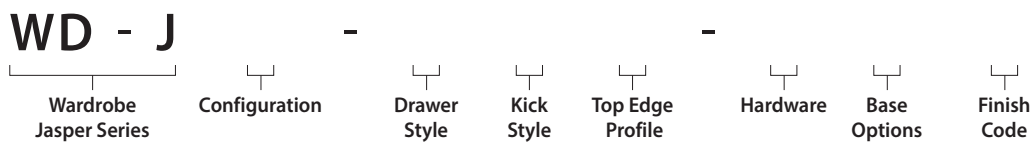

# Jasper Series Wardrobes

## Ordering Guide

When ordering this product, please specify the following information:

Configuration	Drawer Style	Kick Style	Top Edge Profile	Hardware	Base Options	Finish Code
<b>D2</b> 2 Doors	<b>0</b> Flat	<b>A</b> Full	<b>S</b> Straight	<b>1</b> Modern Stainless Steel	<b>G</b> Glides	<b>YY</b> Standard Finish
<b>DD</b> 2 Doors/1 Drawer		<b>B</b> Curve	<b>B</b> Bow	<b>2</b> Stainless Steel Knob		<b>XX</b> Custom Finish
<b>SD</b> 1 Door/1 Drawer		<b>C</b> Square		<b>3</b> Ornate Stainless Steel		
<b>DX</b> Custom				<b>4</b> Modern Brass		
				<b>5</b> Brass Knob		
				<b>X</b> Custom Hardware		