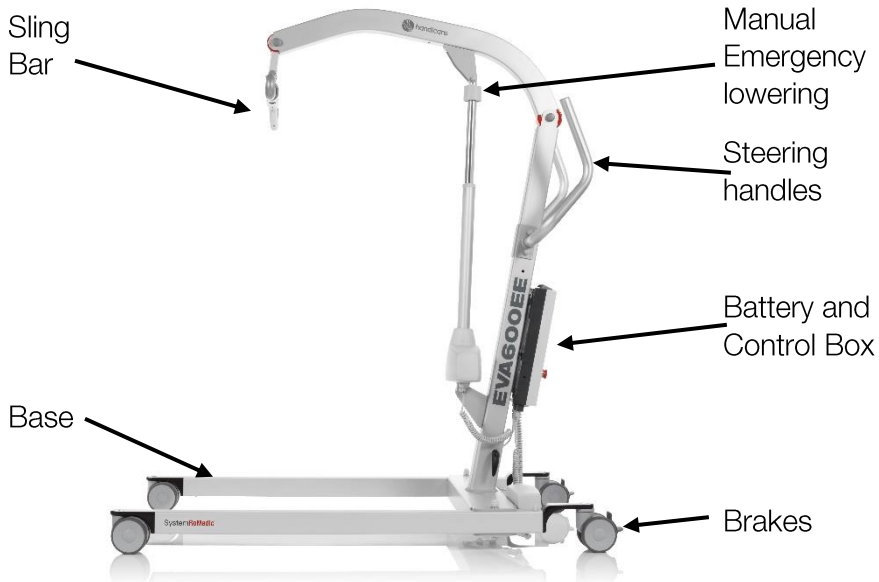

Making everyday life easier

QuickTips

Eva™

EVA450- 450lb/205kg weight capacity

EVA600- 600lb/273kg weight capacity

Hand Control

Troubleshooting

If the lift is not working as expected, follow these troubleshooting tips:

1. Ensure lift is unplugged to operate.
2. Ensure red emergency stop is disengaged (twist to disengage).
3. Ensure battery is properly secured and "clicked-in"
4. Check battery charge.
5. Secure hand control plug beneath control box, check and secure all plugs below control box.