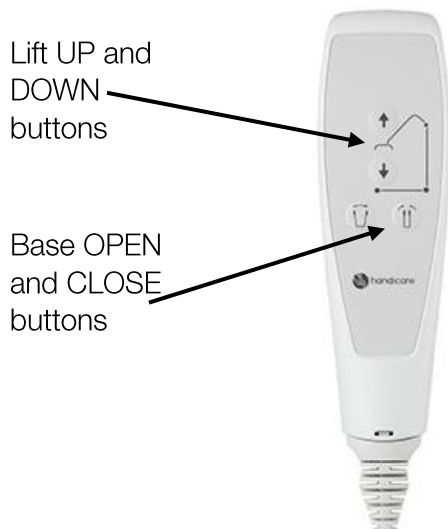

Making everyday life easier

QuickTips

Eva™

EVA450- 450lb/205kg weight capacity

EVA600- 600lb/273kg weight capacity

Hand Control

Troubleshooting

If the lift is not working as expected, follow these troubleshooting tips: