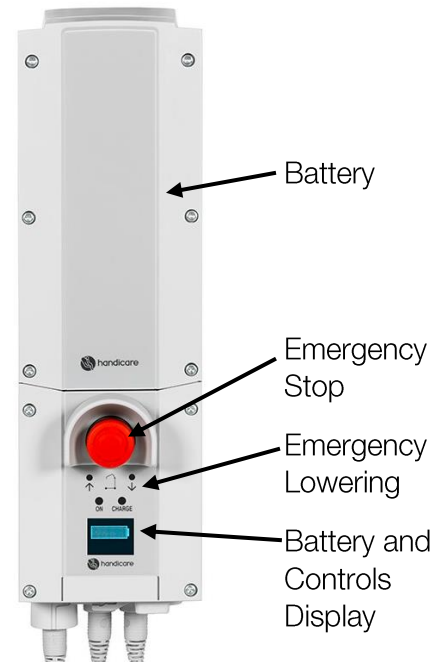

Making everyday life easier

QuickTips

Eva™

EVA450- 450lb/205kg weight capacity

EVA600- 600lb/273kg weight capacity

Hand Control

Troubleshooting

If the lift is not working as expected, follow these troubleshooting tips:

1. Ensure lift is unplugged to operate.
2. Ensure red emergency stop is disengaged (twist to disengage).
3. Ensure battery is properly secured and "clicked-in"
4. Check battery charge.
5. Secure hand control plug beneath control box, check and secure all plugs below control box.