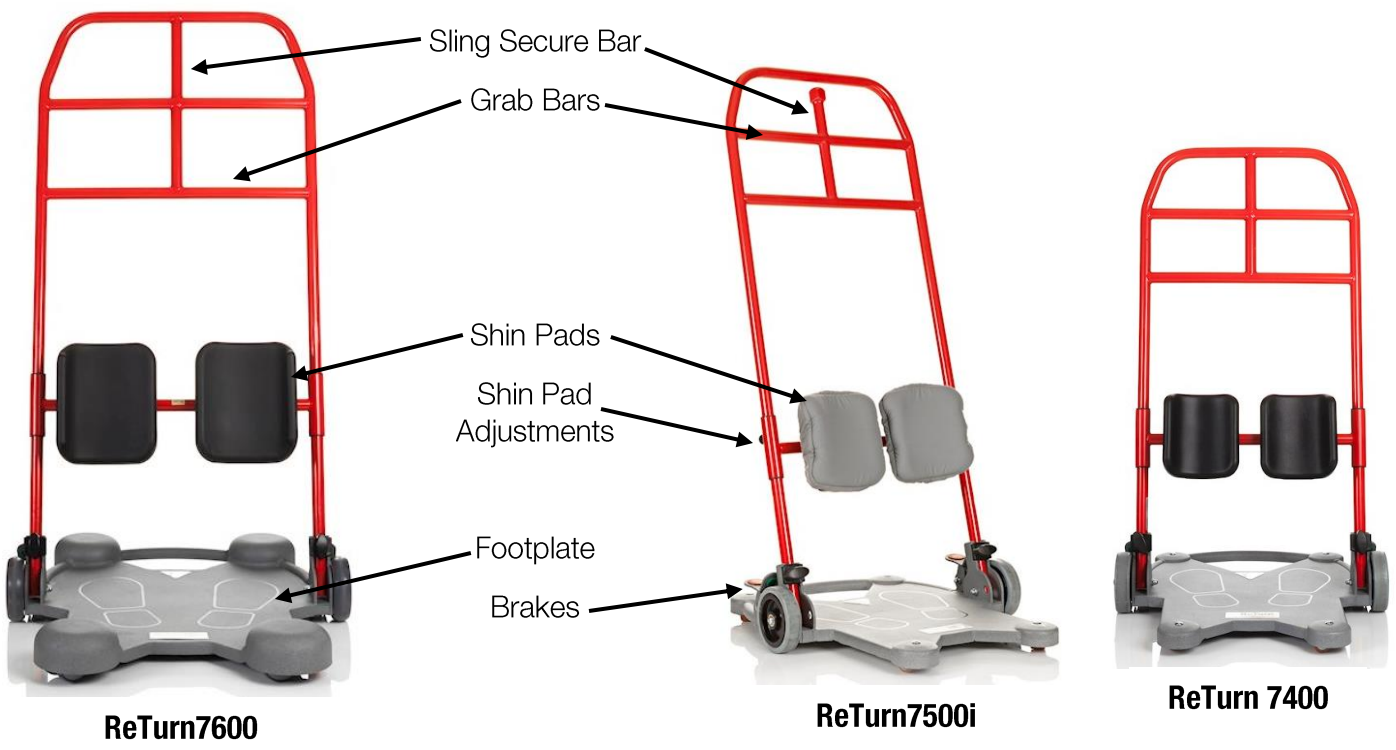

Making
everyday life
easier

QuickTips

ReTurn™

Return 7400/7500i- 330lb/150kg weight capacity

Return- 600lb/273kg weight capacity

ReTurn Belt

ReTurn 7500i
easy ReTurn
belt placement
with open 'i'
design.