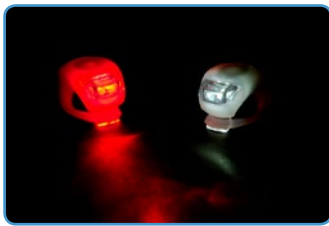

MOBILITY ACCESSORIES

MOBILITY LIGHTS

Features

- Tool-free, easy attachment to most mobility aids such as rollators, walkers, transport chairs and wheelchairs
- Standing, Strobe and Flashing light options
- Soft, protective cover for protection
- Easy to replace 3V lithium batteries (2 included)
- Latex Free

		Length		Width		Height		UOM
		inch	cm	inch	cm	inch	cm	
LT80B	Blue	1.75	4.45	1.5	3.81	1.25	3.18	1 ea
LT80BK	Black	1.75	4.45	1.5	3.81	1.25	3.18	1 ea
LT80R	Red	1.75	4.45	1.5	3.81	1.25	3.18	1 ea
LT80W	White	1.75	4.45	1.5	3.81	1.25	3.18	1 ea