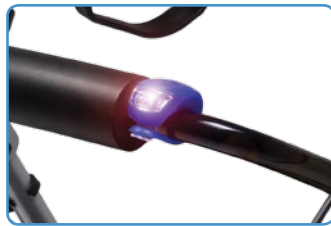

MOBILITY ACCESSORIES

MOBILITY LIGHTS

Features

- Tool-free, easy attachment to most mobility aids such as rollators, walkers, transport chairs and wheelchairs
- Standing, Strobe and Flashing light options
- Soft, protective cover for protection
- Easy to replace 3V lithium batteries (2 included)
- Latex Free

		Length		Width		Height		UOM
		inch	cm	inch	cm	inch	cm	
LT80B	Blue	1.75	4.45	1.5	3.81	1.25	3.18	1 ea
LT80BK	Black	1.75	4.45	1.5	3.81	1.25	3.18	1 ea
LT80R	Red	1.75	4.45	1.5	3.81	1.25	3.18	1 ea
LT80W	White	1.75	4.45	1.5	3.81	1.25	3.18	1 ea